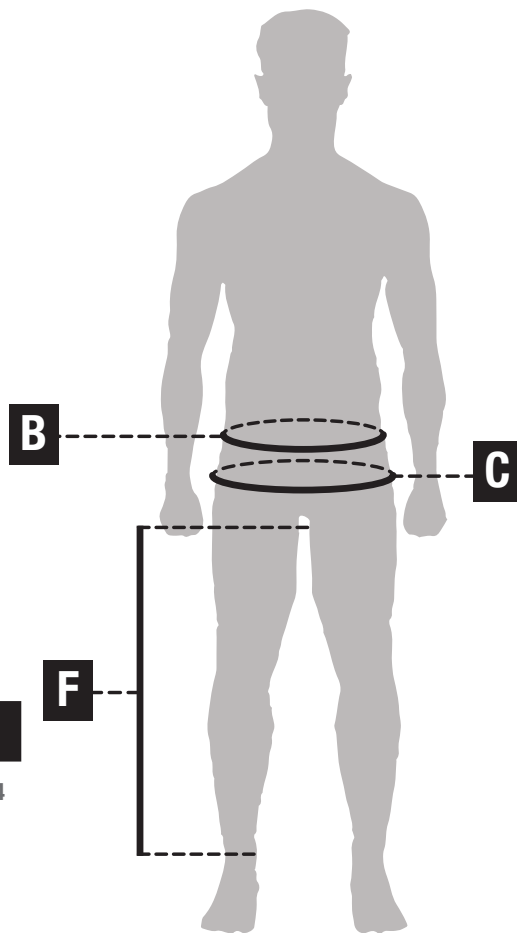

SIZEGUIDE

Elasta-Breathe Tracksuit Bottoms

DETERMINE YOUR SIZE:

B - Waist (relaxed/stretch)

C - Hips

F - Inside Leg

Sizing inches	S	M	L	XL	XXL	XXXL
B Waist (relaxed/stretch)	68/88	74/94	80/100	90/110	98/118	104/124
C Hip	96	102	108	118	126	132
F Inside Leg	70	71	72	73	74	75